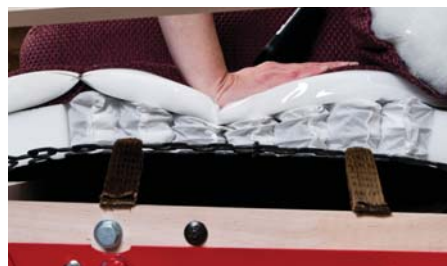

Hand-blown, Overstuffed, Conjugated Microfiber Dacron Fill
SUPER SUPPORTIVE

Quick Release AutoDrive Hand Control
EASY DISCONNECT

Widest Fabric Selection in Industry
FITS IN ANY HOME DÉCOR

Adjustable Anti-Skid/Scrape Leg Levelers
STABILITY & SUPPORT

Kiln-dried Northern Maple Hardwood
 • Double-doweled at Stress Points
 • Reinforced Miter Blocks
 • Stapled and Glued
STRONGEST IN THE INDUSTRY

10 Gauge Steel Scissor Mechanism
STRONG & LONG LASTING

Rear Landing Legs
EXTRA STABILITY

5 Heavy Duty Springs
LONG LASTING FOR INCREDIBLE COMFORT

PR508M shown

Our patented technologies, combined with our superior kiln-dried northern maple hardwood frame design, provide the most comfortable lift and recline experience.