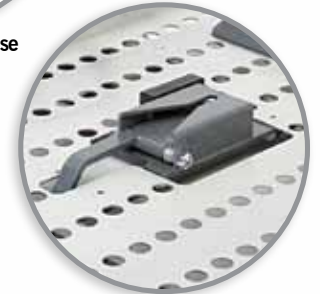

- **New 380 lbs. lifting capacity\***
- **New Standard license plate holder**
- **3-year transferable warranty**
- **Drive-on/drive-off platform allows user to enter from either direction**
- **Easy-to-use, 3-point tie down system with one-handed, black ratcheting straps**
- **Lock-down arm available for use with scooters**
- **Optional Power Dock for use with power chairs\*\***
- **Standard adjustable wheel chocks**
- **Manual override**
- **Can lift a wide variety of Pride® Power Chairs, Scooters and other manufacturers' mobility devices**
- **Shock-absorbing "cradle effect" protects power chairs from jarring vibrations**
- **Optional battery pack means no vehicle hardwiring**
- **Optional swing-away adaptor for easy access to your trunk, lift gate or tailgate\*\*\***

\*Vehicle requires Class IV hitch with a tongue weight of at least 500 lbs.

\*\*Power Dock adapter for power chairs required.

\*\*\*Compatible with Class II, III or IV hitch receivers.

Note: Outlander Exterior Lifts can lift all of the listed scooters or power chairs with contoured, Synergy® or Specialty seating.

Standard adjustable wheel chocks

New standard license plate holder

One-handed, black ratcheting straps

Optional Power Dock now available

Lock-down arm

Drive-on/drive-off platform

Optional swing-away adaptor