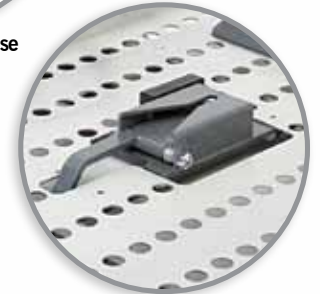

- **New 380 lbs. lifting capacity***
- **New Standard license plate holder**
- **3-year transferable warranty**
- **Drive-on/drive-off platform allows user to enter from either direction**
- **Easy-to-use, 3-point tie down system with one-handed, black ratcheting straps**
- **Lock-down arm available for use with scooters**
- **Optional Power Dock for use with power chairs****
- **Standard adjustable wheel chocks**
- **Manual override**
- **Can lift a wide variety of Pride® Power Chairs, Scooters and other manufacturers' mobility devices**
- **Shock-absorbing "cradle effect" protects power chairs from jarring vibrations**
- **Optional battery pack means no vehicle hardwiring**
- **Optional swing-away adaptor for easy access to your trunk, lift gate or tailgate*****

*Vehicle requires Class IV hitch with a tongue weight of at least 500 lbs.

**Power Dock adapter for power chairs required.

***Compatible with Class II, III or IV hitch receivers.

Note: Outlander Exterior Lifts can lift all of the listed scooters or power chairs with contoured, Synergy® or Specialty seating.

Standard adjustable wheel chocks

New standard license plate holder

One-handed, black ratcheting straps

Optional Power Dock now available

Lock-down arm

Drive-on/drive-off platform

Optional swing-away adaptor