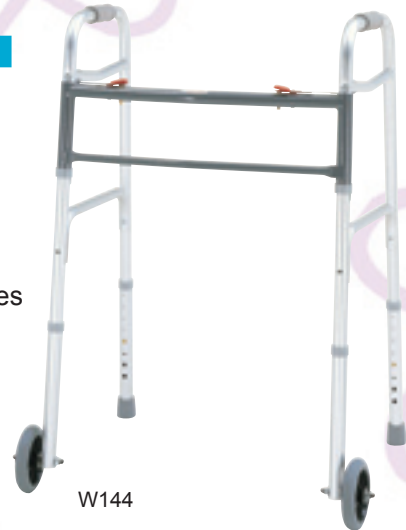

Features

- Same features as W140 / W141
- Includes 5" front wheels (Accessory# 010)
- Includes rear glide tips (Accessory# 011) allowing use on all surfaces
- Limited lifetime warranty

W144

Side Walker (Hemi-Walker)

W150-2 height: ~~29.5" - 37"~~ 2/ctn

29.3"-36"

Features

- Designed for individuals with the use of only one hand or arm
- Lighter than a walker and more stable than a cane
- Folds easily with one hand
- Ideal for users who do not require a walker but need a wider base for support
- Limited lifetime warranty